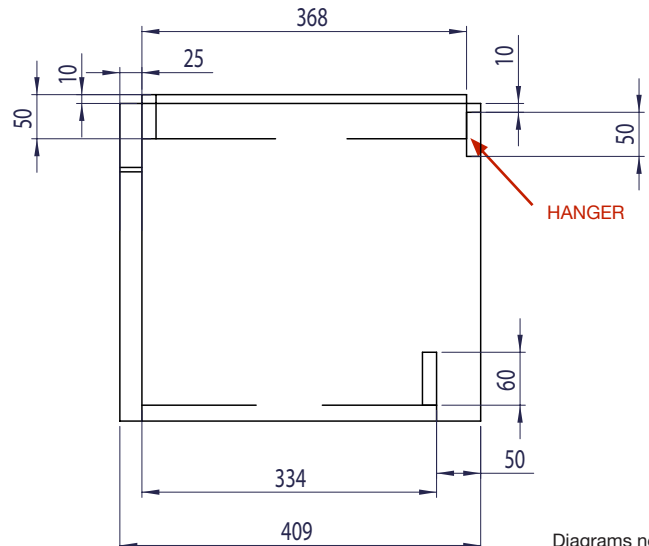

Technical Data Sheet

COMPASS 500mm Wall Mounted Unit

Whats in the box: 1x CM500WX + Handle/Fixings

TAVISTOCK
inspiring bathrooms

*Reference basin TDS for further info

Diagrams not to scale
All dimensions in mm
tolerance of +/-5mm

Materials

Carcass: 18mm MDF

Fascia Components: 25mm Painted MDF

**Dimensions are subject to change, customers are advised to measure actual product before commencing installation.

***Fixing point dimensions are for guidance only/the positions of wall fixing must be checked when product is received.

FAQs

Q: How big is the plumbing void at the back of the furniture?

A: 50mm

Q: How far apart are the hole centres for the handles?

A: 160mm (comes with pilot holes)

Q: Is the handle fitted?

A: No, the handle needs fixing.

Q: Is the drawer soft close?

A: The drawer is both soft close and quick release.

Q: How deep is the unit when the drawer is fully open?

A: Approx. 800mm.

Q: Can the drawer be adjusted?

A: The drawer can be adjusted as detailed in the supplied instructions.