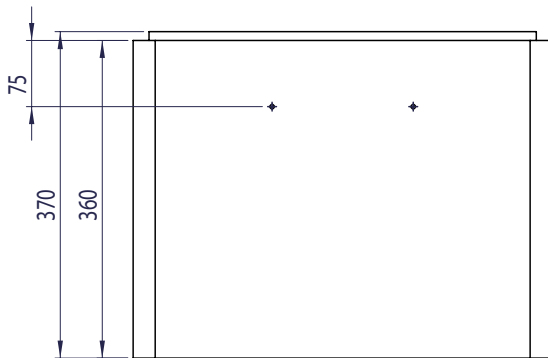

Technical Data Sheet

COMPASS 500mm Wall Mounted Unit

Whats in the box: 1x CM500WX + Handle/Fixings

TAVISTOCK
inspiring bathrooms

*Reference basin TDS for further info

Diagrams not to scale
All dimensions in mm
tolerance of +/-5mm

Materials

Carcass: 18mm MDF

Fascia Components: 25mm Painted MDF

**Dimensions are subject to change, customers are advised to measure actual product before commencing installation.

***Fixing point dimensions are for guidance only/the positions of wall fixing must be checked when product is received.